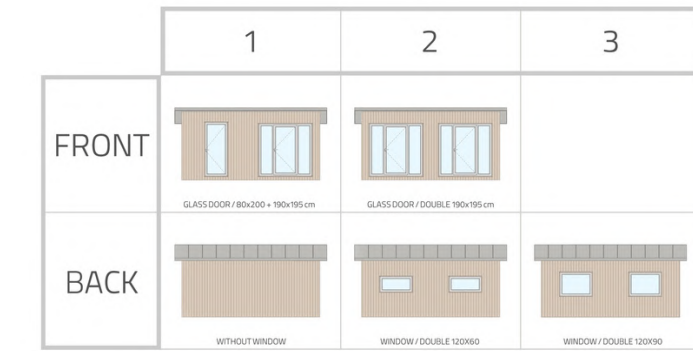

VARIABLE
WINDOW
HEIGHTS

Variant B
(375cm x 250cm)

Backyard sheds & Sauna

Variant A
(250cm x 250cm)

Garden office & Studio

Variant A
(250cm x 250cm)

Variant C
(500cm x 250cm)

Guest room & Gym

Variant D
(675cm x 250cm)

Variant C
(500cm x 250cm)

TYPE - A / 250x250 cm

MOOH.SK
SCALE 1:100 BAUGRUP

TYPE - B / 250x375 cm

MOOH.SK
SCALE 1:100 BAUGRUP

TYPE - C / 250x500 cm

MOOH.SK
SCALE 1:100 BAUGRUP

TYPE - D / 250x625 cm

MOOH.SK
SCALE 1:100 BAUGRUP

TYPE / A - D

MOOH.SK
SCALE 1:100 BAUGRUP

Discover various combinations and modularity

EQUIPMENT (Variant A, B, C, D)	STRUCTURE	STRUCTURE+	TURNKEY
Light steel frame floor (10cm height)	✓	✓	✓
Roof with 9% slope angel and extra shield (+25cm from each side)	✓	✓	✓
Service holes for cables and pipes in each wall	✓	✓	✓
Project documentation and DIY Manual	✓	✓	✓
Warranty for structure 50 years	✓	✓	✓
Roof hydro-insulation		PACKED	✓
Roof metal sheeting		PACKED	✓
Windows		PACKED	✓
Door		PACKED	✓
Floor cladding (20mm plywood + laminate / vinyl floor)		PACKED	✓
Wooden facade		PACKED	✓
Thermal insulation (+ vapor barrier)			✓
Inside cladding (wood or gypsum board)			✓
Electricity			✓
Floor heating, AC, HWAC, lights, etc.			✓
Plumbing and Bathroom equipment (shower, WC, washbasin etc.)			✓
STARTING PRICES WITHOUT VAT, EXW BAUGRUP FACTORY SLOVAKIA			
VARIANT A (250cm x 250cm)	990 €	ON REQUEST	ON REQUEST
VARIANT B (375cm x 250cm)	1290 €	ON REQUEST	ON REQUEST
VARIANT C (500cm x 250cm)	1790 €	ON REQUEST	ON REQUEST
VARIANT D (625cm x 250cm)	2190 €	ON REQUEST	ON REQUEST