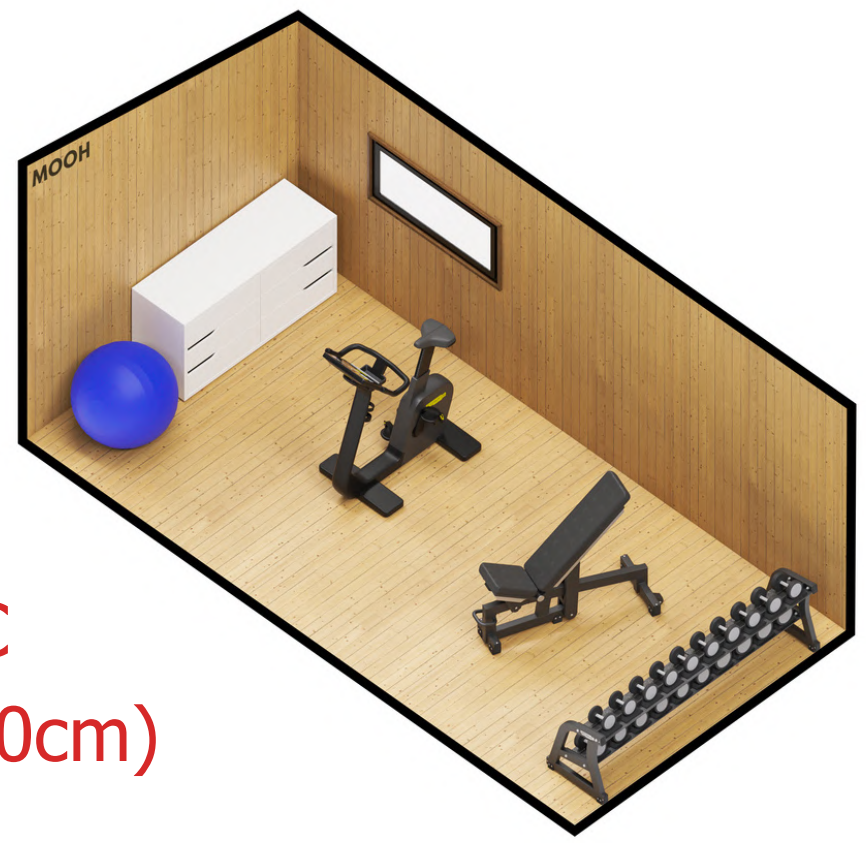

VARIABLE
WINDOW
HEIGHTS

Variant B
(375cm x 250cm)

Backyard sheds & Sauna

Variant A
(250cm x 250cm)

Garden office & Studio

Variant A
(250cm x 250cm)

Variant C
(500cm x 250cm)

Guest room & Gym

Variant D
(675cm x 250cm)

Variant C
(500cm x 250cm)

TYPE - A / 250x250 cm

MOOH.SK
SCALE 1:100 BAUGRUP

TYPE - B / 250x375 cm

MOOH.SK
SCALE 1:100 BAUGRUP

TYPE - C / 250x500 cm

MOOH.SK
SCALE 1:100 BAUGRUP