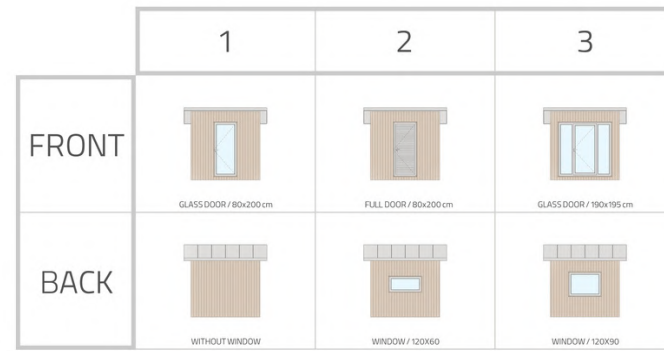

VARIABLE
WINDOW
HEIGHTS

Variant B
(375cm x 250cm)

Backyard sheds & Sauna

Variant A
(250cm x 250cm)

Garden office & Studio

Variant A
(250cm x 250cm)

Variant C
(500cm x 250cm)

Guest room & Gym

Variant D
(675cm x 250cm)

Variant C
(500cm x 250cm)

TYPE - A / 250x250 cm

MOOH.SK
SCALE 1:100 BAUGRUP

TYPE - B / 250x375 cm

MOOH.SK
SCALE 1:100 BAUGRUP

TYPE - C / 250x500 cm

MOOH.SK
SCALE 1:100 BAUGRUP

TYPE - D / 250x625 cm

MOOH.SK
SCALE 1:100 BAUGRUP

TYPE / A - D

MOOH.SK
SCALE 1:100 BAUGRUP

Discover various combinations and modularity

EQUIPMENT (Variant A, B, C, D)	STRUCTURE	STRUCTURE+	TURNKEY
Light steel frame floor (10cm height)	✓	✓	✓
Roof with 9% slope angel and extra shield (+25cm from each side)	✓	✓	✓
Service holes for cables and pipes in each wall	✓	✓	✓
Project documentation and DIY Manual	✓	✓	✓
Warranty for structure 50 years	✓	✓	✓
Roof hydro-insulation		PACKED	✓
Roof metal sheeting		PACKED	✓
Windows		PACKED	✓
Door		PACKED	✓
Floor cladding (20mm plywood + laminate / vinyl floor)		PACKED	✓
Wooden facade		PACKED	✓
Thermal insulation (+ vapor barrier)			✓
Inside cladding (wood or gypsum board)			✓
Electricity			✓
Floor heating, AC, HWAC, lights, etc.			✓
Plumbing and Bathroom equipment (shower, WC, washbasin etc.)			✓
STARTING PRICES WITHOUT VAT, EXW BAUGRUP FACTORY SLOVAKIA			
VARIANT A (250cm x 250cm)	990 €	ON REQUEST	ON REQUEST
VARIANT B (375cm x 250cm)	1290 €	ON REQUEST	ON REQUEST
VARIANT C (500cm x 250cm)	1790 €	ON REQUEST	ON REQUEST
VARIANT D (625cm x 250cm)	2190 €	ON REQUEST	ON REQUEST