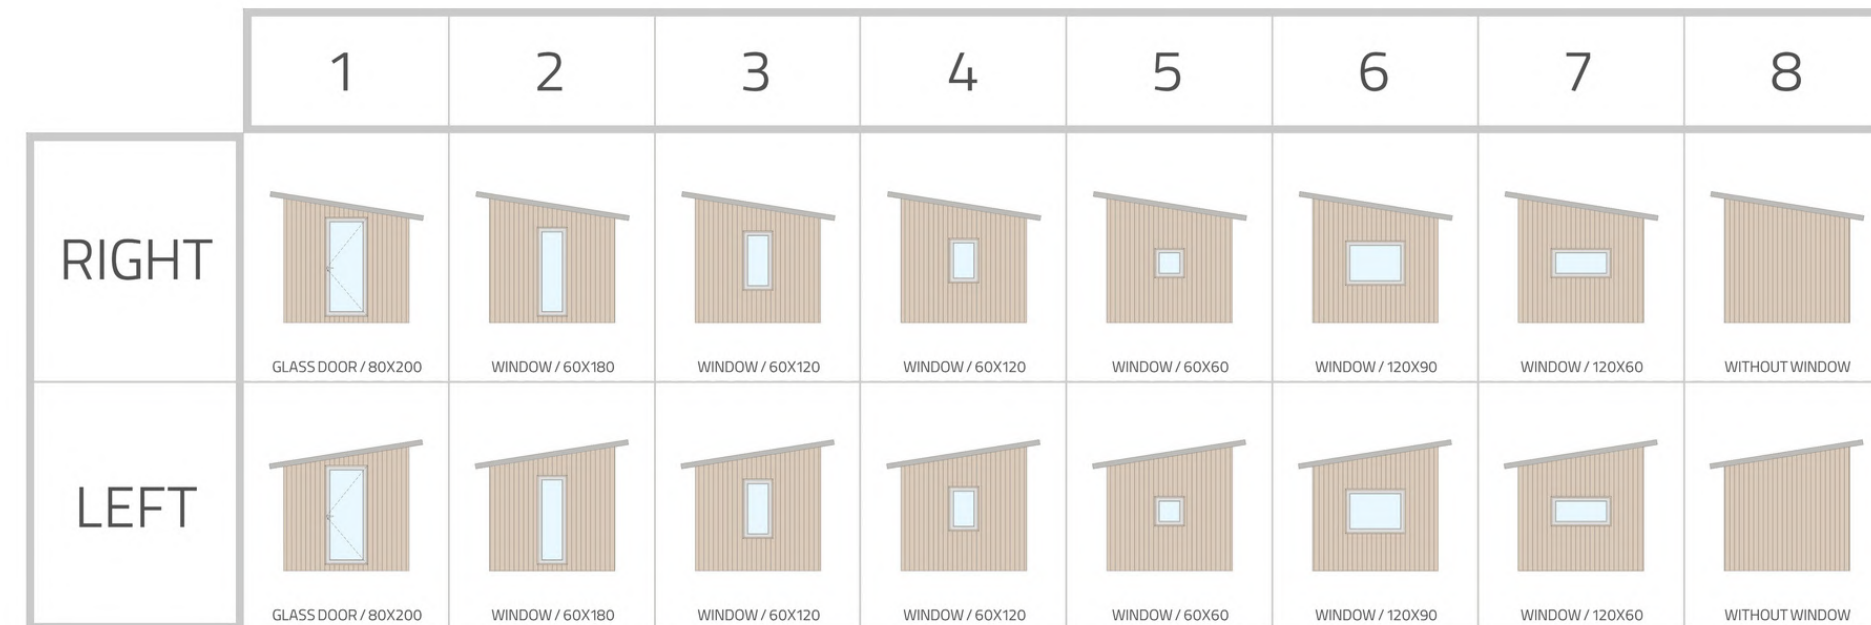

VARIABLE
WINDOW
HEIGHTS

Variant B
(375cm x 250cm)

Backyard sheds & Sauna

Variant A
(250cm x 250cm)

Garden office & Studio

Variant A
(250cm x 250cm)

Variant C
(500cm x 250cm)

Guest room & Gym

Variant D
(675cm x 250cm)

Variant C
(500cm x 250cm)

TYPE - A / 250x250 cm

MOOH.SK
SCALE 1:100 BAUGRUP

TYPE - B / 250x375 cm

MOOH.SK
SCALE 1:100 BAUGRUP

TYPE - C / 250x500 cm

MOOH.SK
SCALE 1:100 BAUGRUP

TYPE - D / 250x625 cm

MOOH.SK
SCALE 1:100 BAUGRUP

TYPE / A - D

MOOH.SK
SCALE 1:100 BAUGRUP

Discover various combinations and modularity

EQUIPMENT (Variant A, B, C, D)	STRUCTURE	STRUCTURE+	TURNKEY
Light steel frame floor (10cm height)	✓	✓	✓
Roof with 9% slope angel and extra shield (+25cm from each side)	✓	✓	✓
Service holes for cables and pipes in each wall	✓	✓	✓
Project documentation and DIY Manual	✓	✓	✓
Warranty for structure 50 years	✓	✓	✓
Roof hydro-insulation		PACKED	✓
Roof metal sheeting		PACKED	✓
Windows		PACKED	✓
Door		PACKED	✓
Floor cladding (20mm plywood + laminate / vinyl floor)		PACKED	✓
Wooden facade		PACKED	✓
Thermal insulation (+ vapor barrier)			✓
Inside cladding (wood or gypsum board)			✓
Electricity			✓
Floor heating, AC, HWAC, lights, etc.			✓
Plumbing and Bathroom equipment (shower, WC, washbasin etc.)			✓
STARTING PRICES WITHOUT VAT, EXW BAUGRUP FACTORY SLOVAKIA			
VARIANT A (250cm x 250cm)	990 €	ON REQUEST	ON REQUEST
VARIANT B (375cm x 250cm)	1290 €	ON REQUEST	ON REQUEST
VARIANT C (500cm x 250cm)	1790 €	ON REQUEST	ON REQUEST
VARIANT D (625cm x 250cm)	2190 €	ON REQUEST	ON REQUEST