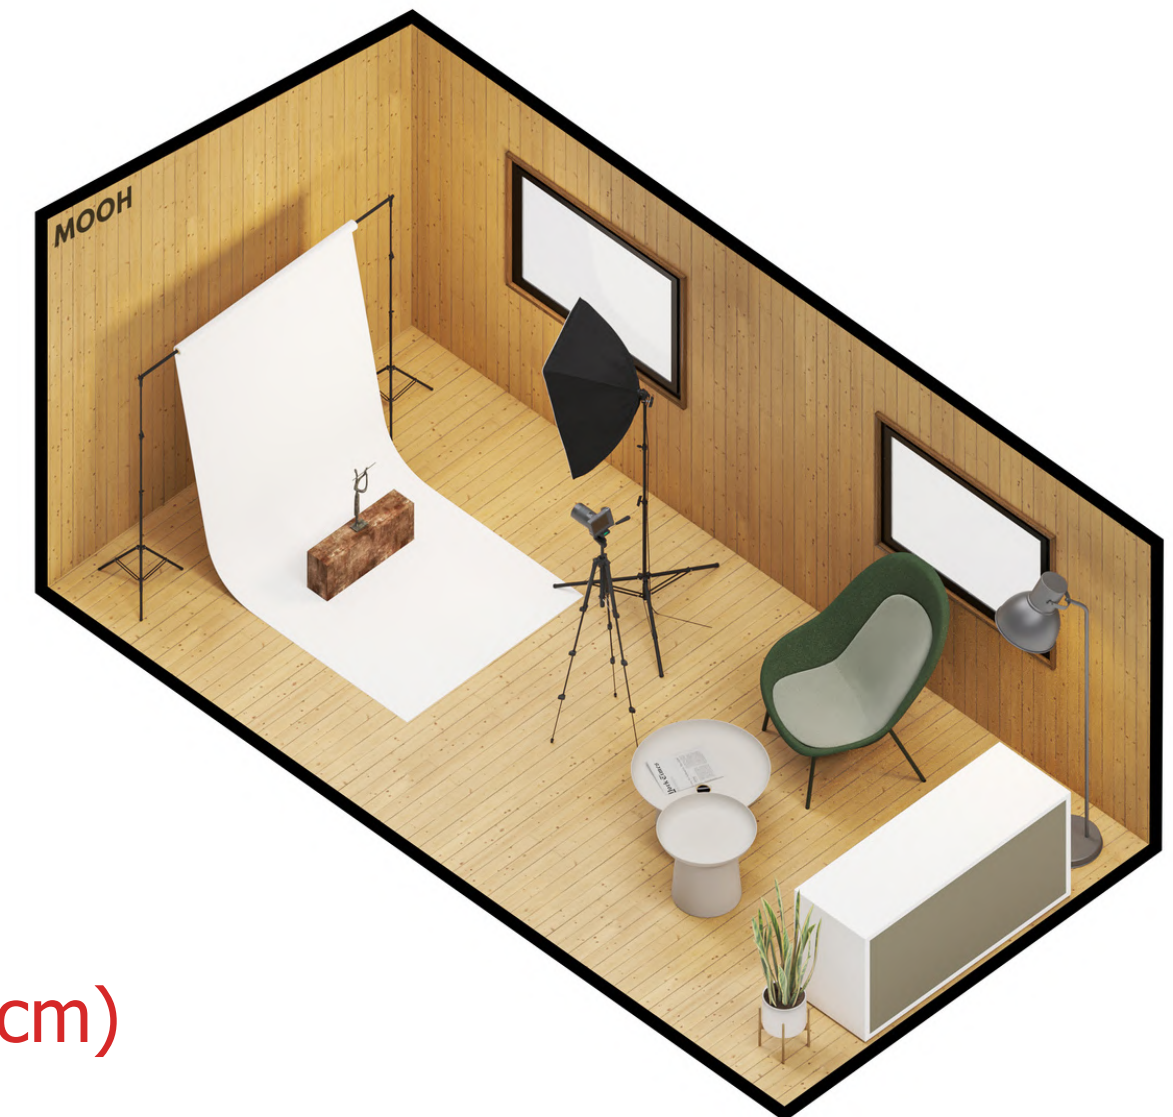

VARIABLE
WINDOW
HEIGHTS

Variant B
(375cm x 250cm)

Backyard sheds & Sauna

Variant A
(250cm x 250cm)

Garden office & Studio

Variant A
(250cm x 250cm)

Variant C
(500cm x 250cm)

Guest room & Gym

Variant D
(675cm x 250cm)

Variant C
(500cm x 250cm)

TYPE - A / 250x250 cm

MOOH.SK
SCALE 1:100 BAUGRUP

TYPE - B / 250x375 cm

MOOH.SK
SCALE 1:100 BAUGRUP

TYPE - C / 250x500 cm

MOOH.SK
SCALE 1:100 BAUGRUP